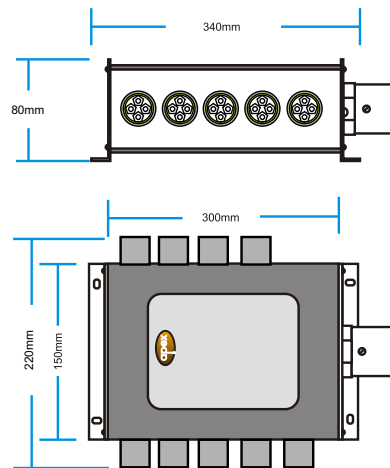

A

MDB.0248.N.4.XXXX

Please refer to BS 7671, current rev for installation guidance

Name: Un-Switch Fused Connection Unit
Type: MDB.0248.N.4.XXXX
Description: Master distribution box, 9 Port Evo Non-Pluggable c/w MC38 28C 9 x 4mm² L, N, E + 1 x 4mm² CPC Home Run. Wiring standard 4P3. Male Harting 5.4.31.

Dimensions:

TECHNICAL SPECIFICATION

Material - Enclosure: Aluminium
Home Run: Aluminium
Colour: Silver/Grey
Minimum operating temperature: -20°C
Maximum operating temperature: +70°C
Enclosure class: IP40 when connected or ports capped off using 293257-1
Rated current (A): 25A (max)
Power outputs (A): 3 Pole
Rated voltage (V): 240V
Frequency (Hz): 50Hz
Wire size (mm²): 4mm
Connector coupler standard: IEC 61535:2009+A1:2013
QMS: ISO 9001:2016
Wiring and test standard: BS 8488:2009+A1:2010